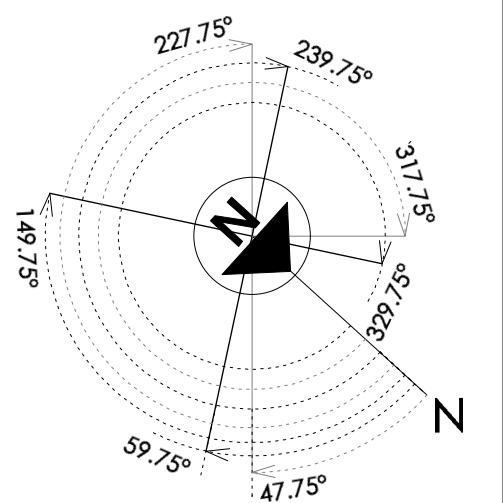

2 FLATS 3-4 FLOOR PLAN  
S=1:50

Date: 29/9/16  
Time: 11:43:15